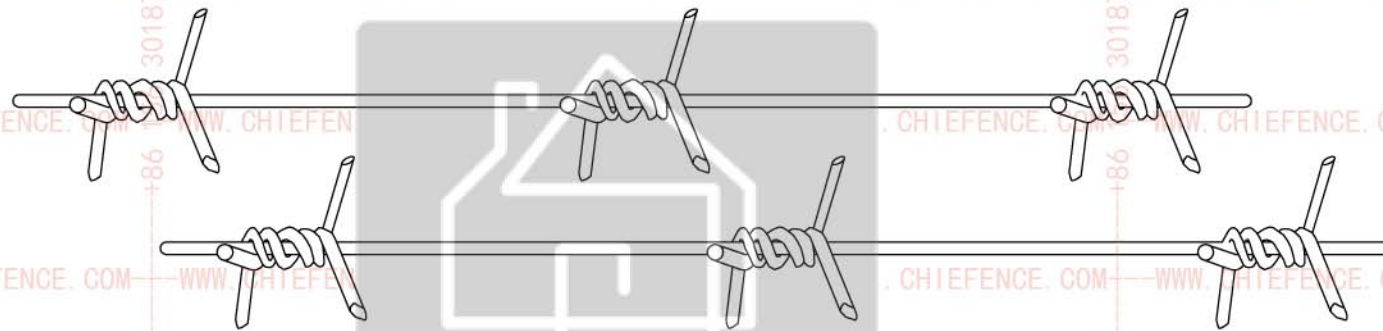

**DOUBLE STRANDS**

**SINGLE STRAND**

**CHIEFENCE-BARBED WIRE SYSTEM-001**

**HEBEI LONI CHIEFENCE METAL PRODUCT CO., LTD**  
 Tel: +86 311 8212 1127  
 Mob: +86 156 3018 7398

WIRE DIA.	BARBS SPACING			SURFACE
12X12	3"	-	-	HOT-DIPPED GALVANIZED
12X14	4"	-	-	GALVANIZED+PVC COATING
12-1/2X12-1/2	5"	-	-	
12-1/2X14	6"	-	-	
14-1/2X14-1/2	-	-	-	
15X15	-	-	-	
15-1/2X15-1/2	-	-	-	